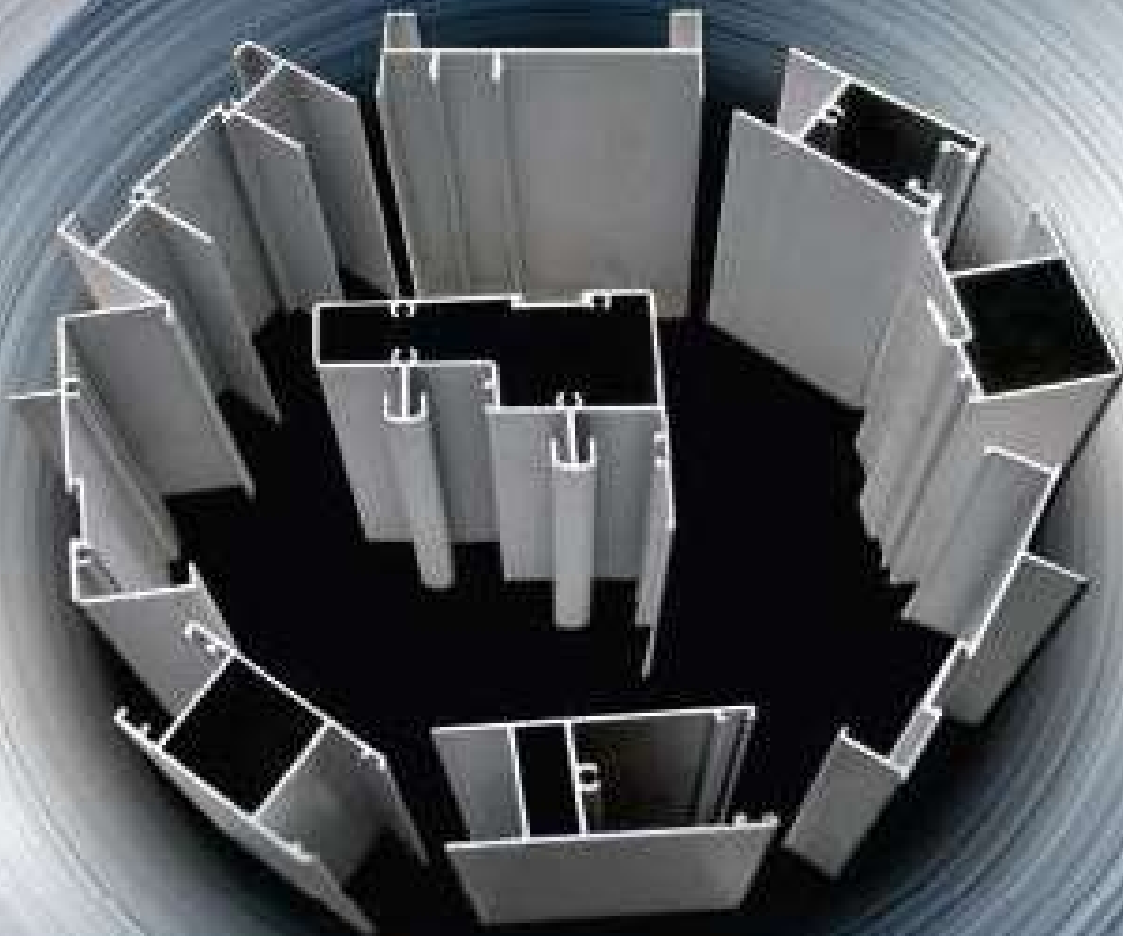

Proud to make in India

www.ryextrusion.com