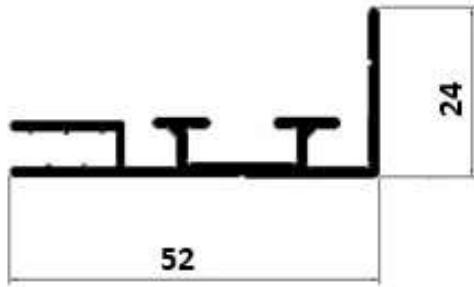

9081

Wt: 0.550KG/M

9082